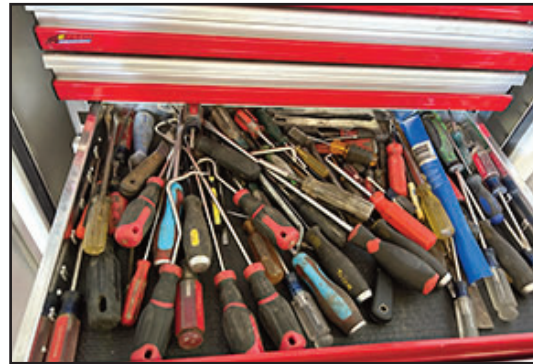

LIVE AUCTION

WEEG & BRADFORD TRUCKING CO.

LIVE AUCTION

AUCTION

SATURDAY, NOVEMBER 9TH, 2024 @ 9:13 AM
3320 W. MAIN ST. • NEWCASTLE, WY 82701

Sale Conducted By:

Please Turn Over For Listing

BIESHEUVEL AUCTION & APPRAISAL

Auctioneer: Justin Biesheuvel • 307.660.2292