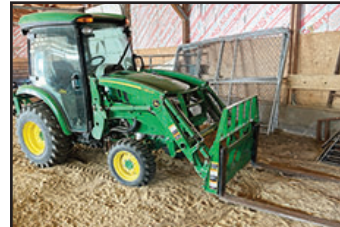

VEHICLES & EQUIPMENT SELL @ 12:00 P.M.: 2016 FORD PLATINUM F-150 (ONLY 113,000 MILES) LOADED, ALL LEATHER, 4X4, 4DR - JOHN DEERE 3039 R TRACTOR W/320R LOADER (ONLY 235 HRS), CAB, HEAT, A.C., FORKS & BUCKET (SN 1LV3039RCJJ402558) - 1995 SAFARI IVORY EDITION MOTOR HOME (CUMMINS TURBO DIESEL) ONLY 60,000 MILES, GREAT CONDITION - FRONTIER RC2060 BRUSH HOG - AGRIC 3 PT TILLER - 3 PT AUGER - REAR TILT BLADE - JOHN DEERE Z345M ZTR MOWER (ONLY 28 HRS) - (LIKE NEW) - 1990'S CHEVY PU (PARTS) - MISC. PANELS - GALVANIZED WATER TANK - PILE OF USED TIN - MODEL 3PT F-160 SEEDER -