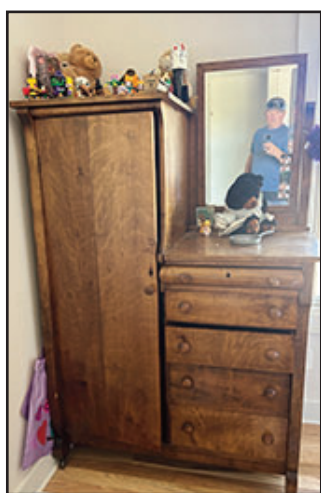

FOR MORE INFORMATION PLEASE CONTACT JUSTIN 307.660.2292

TERMS: Cash or Check with picture ID. We also take Credit Card Payments with a 3% Transaction Fee. All items sold as is - where is - not responsible for accidents or theft. Announcements made the day of the auction, take precedence over all printed materials. Sales Tax collected.

FOR FULL LISTING GO TO AUCTIONZIP.COM ID #27765

Sale Conducted By:

BIESHEUVEL AUCTION & APPRAISAL

Auctioneer: Justin Biesheuvel • 307.660.2292